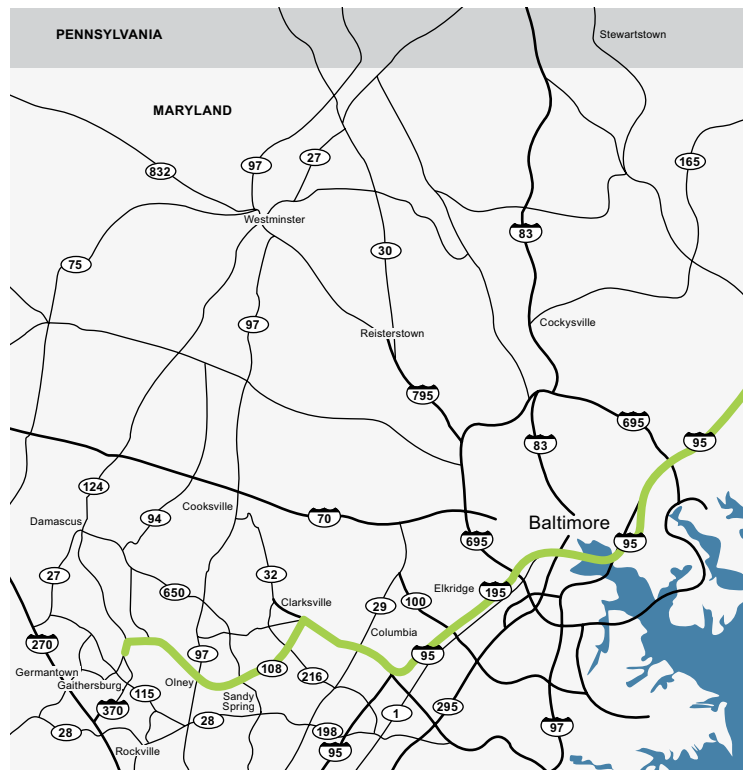

COUNTRY CASUAL TEAK®

OUTDOOR FURNITURE SINCE 1977

Directions to the Country Casual Showroom

FROM THE SOUTH:

- Take I-495 N/CAPITAL BELTWAY toward Maryland.
- Merge onto I-270 SPUR N via EXIT 38 on the LEFT toward Rockville/Frederick.
- Take EXIT 9-10 to merge onto I-370 towards METRO STATION.
- Take EXIT 3A toward SHADY GROVE RD.
- Turn LEFT onto SHADY GROVE RD. and go 2 miles
- SHADY GROVE RD. becomes AIRPARK RD. after you cross MUNCASTER MILL RD. Continue for approximately 2 more miles.
- As you approach Route 124, WOODFIELD RD., get into the middle lane and proceed STRAIGHT across Route 124.
- Go one block. Turn RIGHT at the next intersection onto CHENNAULT WAY.
- At the stop sign, go straight across Rickenbacker Drive into the Country Casual parking lot.
- Address: 7601 Rickenbacker Drive, Gaithersburg, MD 20879

FROM THE NORTH:

- Take I-95 S.
- Take exit 38B to merge onto Route 32 W toward Columbia.
- Take the exit toward Route 108 W/Clarksville.
- Turn left at Route 108 W/Clarksville Pike.
- Stay on this Route 108 W/CLARKSVILLE PIKE for 13 miles.
- Turn left at Fieldcrest Rd.
- Turn left at Route 124 S/Woodfield Rd.
- Turn right at Rickenbacker Drive.
- Address: 7601 Rickenbacker Drive, Gaithersburg, MD 20879

GPS coordinates: 39.1739449,-77.1565152

July 2018