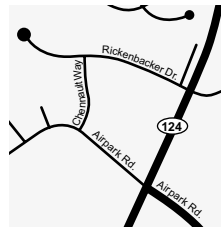

COUNTRY CASUAL TEAK®

OUTDOOR FURNITURE SINCE 1977

Directions to the Country Casual Showroom

FROM THE SOUTH:

- Take I-495 N/CAPITAL BELTWAY toward Maryland.
- Merge onto I-270 SPUR N via EXIT 38 on the LEFT toward Rockville/Frederick.
- Take EXIT 9-10 to merge onto I-370 towards METRO STATION.
- Take EXIT 3A toward SHADY GROVE RD.
- Turn LEFT onto SHADY GROVE RD. and go 2 miles
- SHADY GROVE RD. becomes AIRPARK RD. after you cross MUNCASTER MILL RD. Continue for approximately 2 more miles.
- As you approach Route 124, WOODFIELD RD., get into the middle lane and proceed STRAIGHT across Route 124.
- Go one block. Turn RIGHT at the next intersection onto CHENNAULT WAY.
- At the stop sign, go straight across Rickenbacker Drive into the Country Casual parking lot.
- Address: 7601 Rickenbacker Drive, Gaithersburg, MD 20879

FROM THE NORTH:

- Take I-95 S.
- Take exit 38B to merge onto Route 32 W toward Columbia.
- Take the exit toward Route 108 W/Clarksville.
- Turn left at Route 108 W/Clarksville Pike.
- Stay on this Route 108 W/CLARKSVILLE PIKE for 13 miles.
- Turn left at Fieldcrest Rd.
- Turn left at Route 124 S/Woodfield Rd.
- Turn right at Rickenbacker Drive.
- Address: 7601 Rickenbacker Drive, Gaithersburg, MD 20879

GPS coordinates: 39.1739449,-77.1565152

July 2018