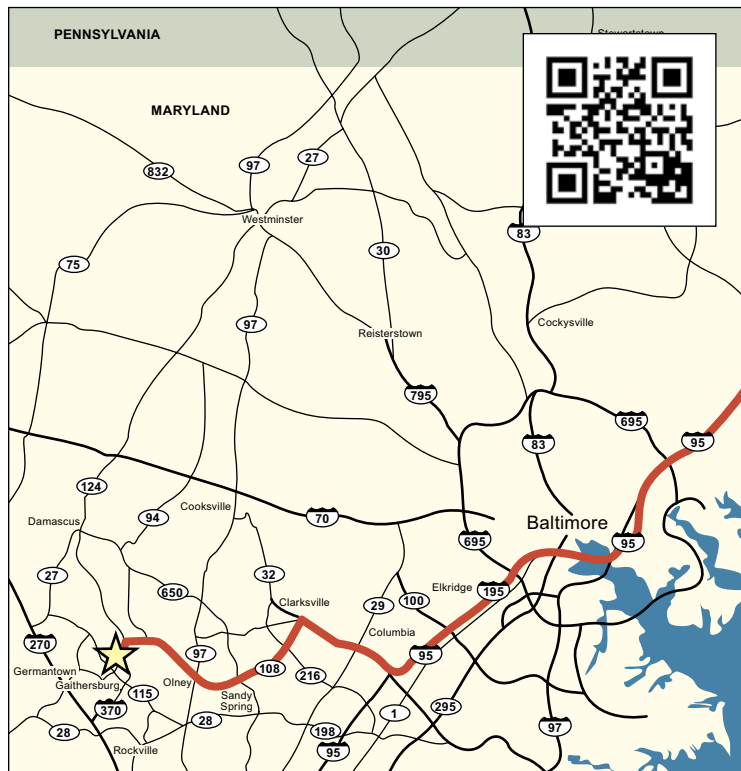

COUNTRY CASUAL®

TEAK GARDEN and SITE FURNISHINGS

Directions to the Country Casual Showroom

FROM THE SOUTH:

- Take I-495 N/CAPITAL BELTWAY toward Maryland.
- Merge onto I-270 SPUR N via EXIT 38 on the LEFT toward Rockville/Frederick.
- Take EXIT 9-10 to merge onto I-370 towards METRO STATION.
- Take EXIT 3A toward SHADY GROVE RD.
- Turn LEFT onto SHADY GROVE RD. and go 2 miles
- SHADY GROVE RD. becomes AIRPARK RD. after you cross MUNCASTER MILL RD. Continue for approximately 2 more miles.
- As you approach Route 124, WOODFIELD RD., get into the middle lane and proceed STRAIGHT across Route 124.
- Go one block. Turn RIGHT at the next intersection onto CHENNAULT WAY.
- At the stop sign, go straight across RICKENBACKER DRIVE into the Country Casual parking lot.
- Address: 7601 Rickenbacker Drive, Gaithersburg, MD 20879

FROM THE NORTH:

- Take I-95 S.
- Take exit 38B to merge onto Route 32 W toward COLUMBIA.
- Take the exit toward Route 108 W/ CLARKSVILLE.
- Turn LEFT at Route 108 W/CLARKSVILLE PIKE .
- Stay on this Route 108 W/CLARKSVILLE PIKE for 13 miles.
- Turn LEFT at FIELDCREST RD.
- Turn LEFT at Route 124 S/WOODFIELD RD.
- Turn RIGHT at RICKENBACKER DRIVE.
- Address: 7601 Rickenbacker Drive, Gaithersburg, MD 20879

GPS coordinates: 39.173550, -77.157195

February 2012