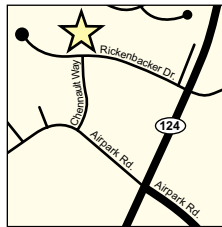

COUNTRY CASUAL®

TEAK GARDEN and SITE FURNISHINGS

Directions to the Country Casual Showroom

FROM THE SOUTH:

- Take I-495 N/CAPITAL BELTWAY toward Maryland.
- Merge onto I-270 SPUR N via EXIT 38 on the LEFT toward Rockville/Frederick.
- Take EXIT 9-10 to merge onto I-370 towards METRO STATION.
- Take EXIT 3A toward SHADY GROVE RD.
- Turn LEFT onto SHADY GROVE RD. and go 2 miles
- SHADY GROVE RD. becomes AIRPARK RD. after you cross MUNCASTER MILL RD. Continue for approximately 2 more miles.
- As you approach Route 124, WOODFIELD RD., get into the middle lane and proceed STRAIGHT across Route 124.
- Go one block. Turn RIGHT at the next intersection onto CHENNAULT WAY.
- At the stop sign, go straight across RICKENBACKER DRIVE into the Country Casual parking lot.
- Address: 7601 Rickenbacker Drive, Gaithersburg, MD 20879

FROM THE NORTH:

- Take I-95 S.
- Take exit 38B to merge onto Route 32 W toward COLUMBIA.
- Take the exit toward Route 108 W/ CLARKSVILLE.
- Turn LEFT at Route 108 W/CLARKSVILLE PIKE .
- Stay on this Route 108 W/CLARKSVILLE PIKE for 13 miles.
- Turn LEFT at FIELDCREST RD.
- Turn LEFT at Route 124 S/WOODFIELD RD.
- Turn RIGHT at RICKENBACKER DRIVE.
- Address: 7601 Rickenbacker Drive, Gaithersburg, MD 20879

GPS coordinates: 39.173550, -77.157195

February 2012